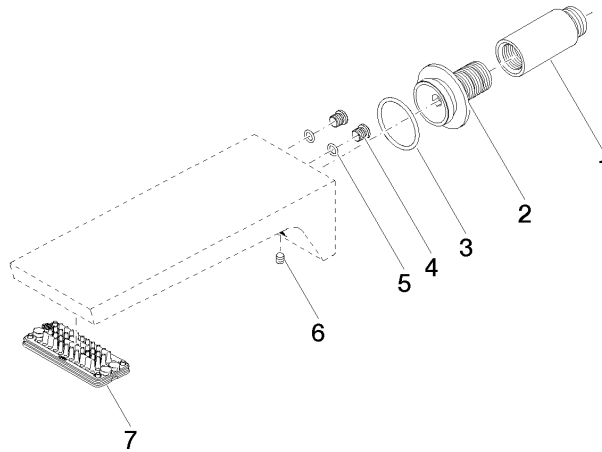

CL.1 Bath spout for wall mounting - Dark Chrome

CL.1

13 801 705

- 205mm projection
- rectangular spray pattern with 55 individual jets
- hole diameter 37 mm
- 1/2" connection
- plug-link mounting
- max. flow 24.6 l/min at 3 bar flow pressure

mm [inches]

Flow rate chart

13 801 705

Parts for other finishes can be found here: [Chrome](#)

Spare parts list

No.	Item Number	Name	Quantity used	Delivery time
1	09 24 03 081 10 90	extension	1	2
2	09 24 03 180 90	nipple	1	2
3	09 14 10 119 90	seal	1	2
4	09 31 20 027 10-00	plug	2	10
5	09 14 10 132 90	seal	2	2
6	90 31 11 004 00 90	pin	1	2
7	90 11 02 299 00 90	aerator	1	2