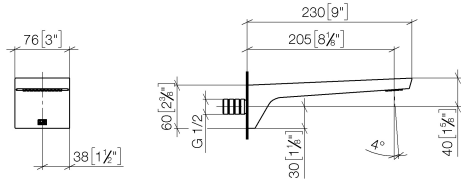

CL.1 Bath spout for wall mounting - Dark Chrome

CL.1

13 801 705

- 205mm projection
- rectangular spray pattern with 55 individual jets
- hole diameter 37 mm
- 1/2" connection
- plug-link mounting
- max. flow 24.6 l/min at 3 bar flow pressure

mm [inches]

Flow rate chart

13 801 705

Parts for other finishes can be found here: [Chrome](#)

Spare parts list

No.	Item Number	Name	Quantity used	Delivery time
1	09 24 03 081 10 90	extension	1	2
2	09 24 03 180 90	nipple	1	2
3	09 14 10 119 90	seal	1	2
4	09 31 20 027 10-00	plug	2	10
5	09 14 10 132 90	seal	2	2
6	90 31 11 004 00 90	pin	1	2
7	90 11 02 299 00 90	aerator	1	2